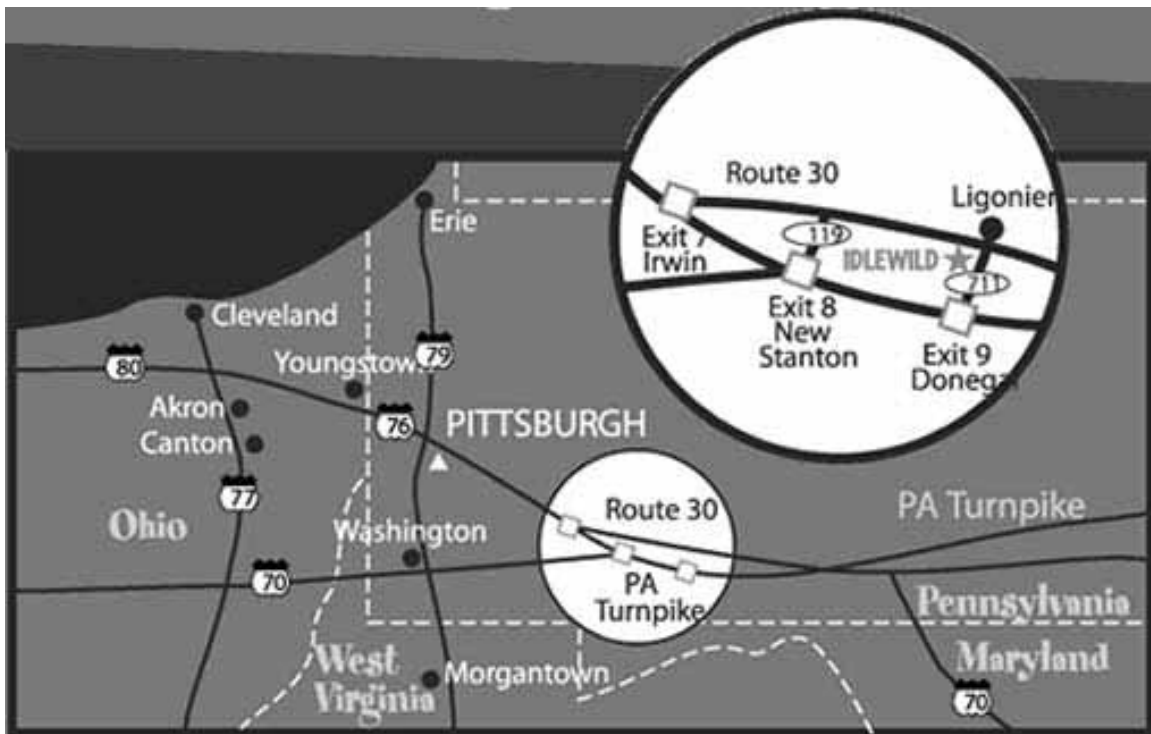

Located on Route 30 in Ligonier, PA

Park opens at 10:30 am  
Join us at Pavilion C2 & C3 at 1pm  
and meet Ricky Raccoon!

Directions on reverse  
(724) 238-3666  
[www.idlewild.com](http://www.idlewild.com)

# Directions to Idlewild

·From Pittsburgh: 50 miles - Route 376 Parkway East to the PA Turnpike to Exit #67/7 Irwin. East on Route 30 to Ligonier.

·From Altoona: 60 miles - Route 220 South, Route 22 West, Route 219 South. West on Route 30 to Ligonier.

·From Wheeling: 90 miles - East on Interstate 70, Route 119 North. East on Route 30 to Ligonier.

·From Morgantown: 90 miles - North on Route 119. East on Route 30 to Ligonier.

·From Cumberland: 70 miles - Route 220 North, West on PA Turnpike to Exit #91/9 Donegal. Route 711 North. West on Route 30 to Ligonier.