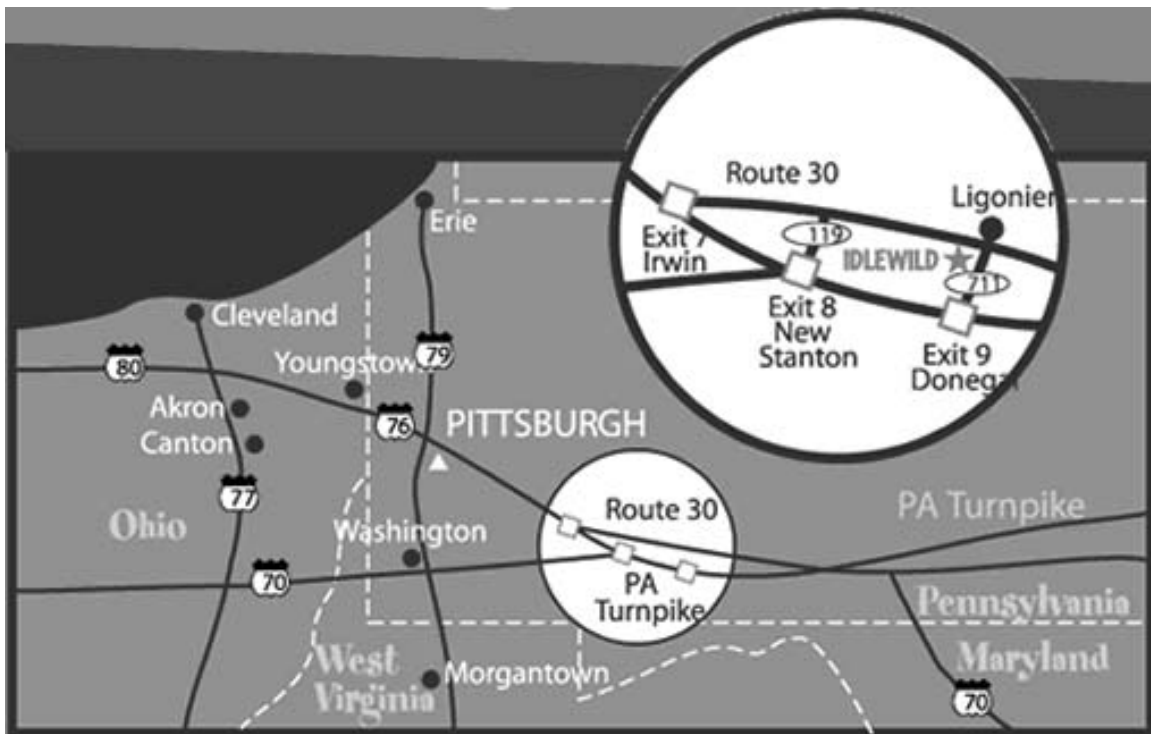

Located on Route 30 in Ligonier, PA

Park opens at 10:30 am
Join us at Pavilion C2 & C3 at 1pm
and meet Ricky Raccoon!

Directions on reverse
(724) 238-3666
www.idlewild.com

Cost is \$17.50 per person. Children 2 and under are free.

From Pittsburgh: 50 miles - Route 376 Parkway East to the PA Turnpike to Exit #67/7 Irwin. East on Route 30 to Ligonier.

From Altoona: 60 miles - Route 220 South, Route 22 West, Route 219 South. West on Route 30 to Ligonier.

From Wheeling: 90 miles - East on Interstate 70, Route 119 North. East on Route 30 to Ligonier.

From Morgantown: 90 miles - North on Route 119. East on Route 30 to Ligonier.

From Cumberland: 70 miles - Route 220 North, West on PA Turnpike to Exit #91/9 Donegal. Route 711 North. West on Route 30 to Ligonier.